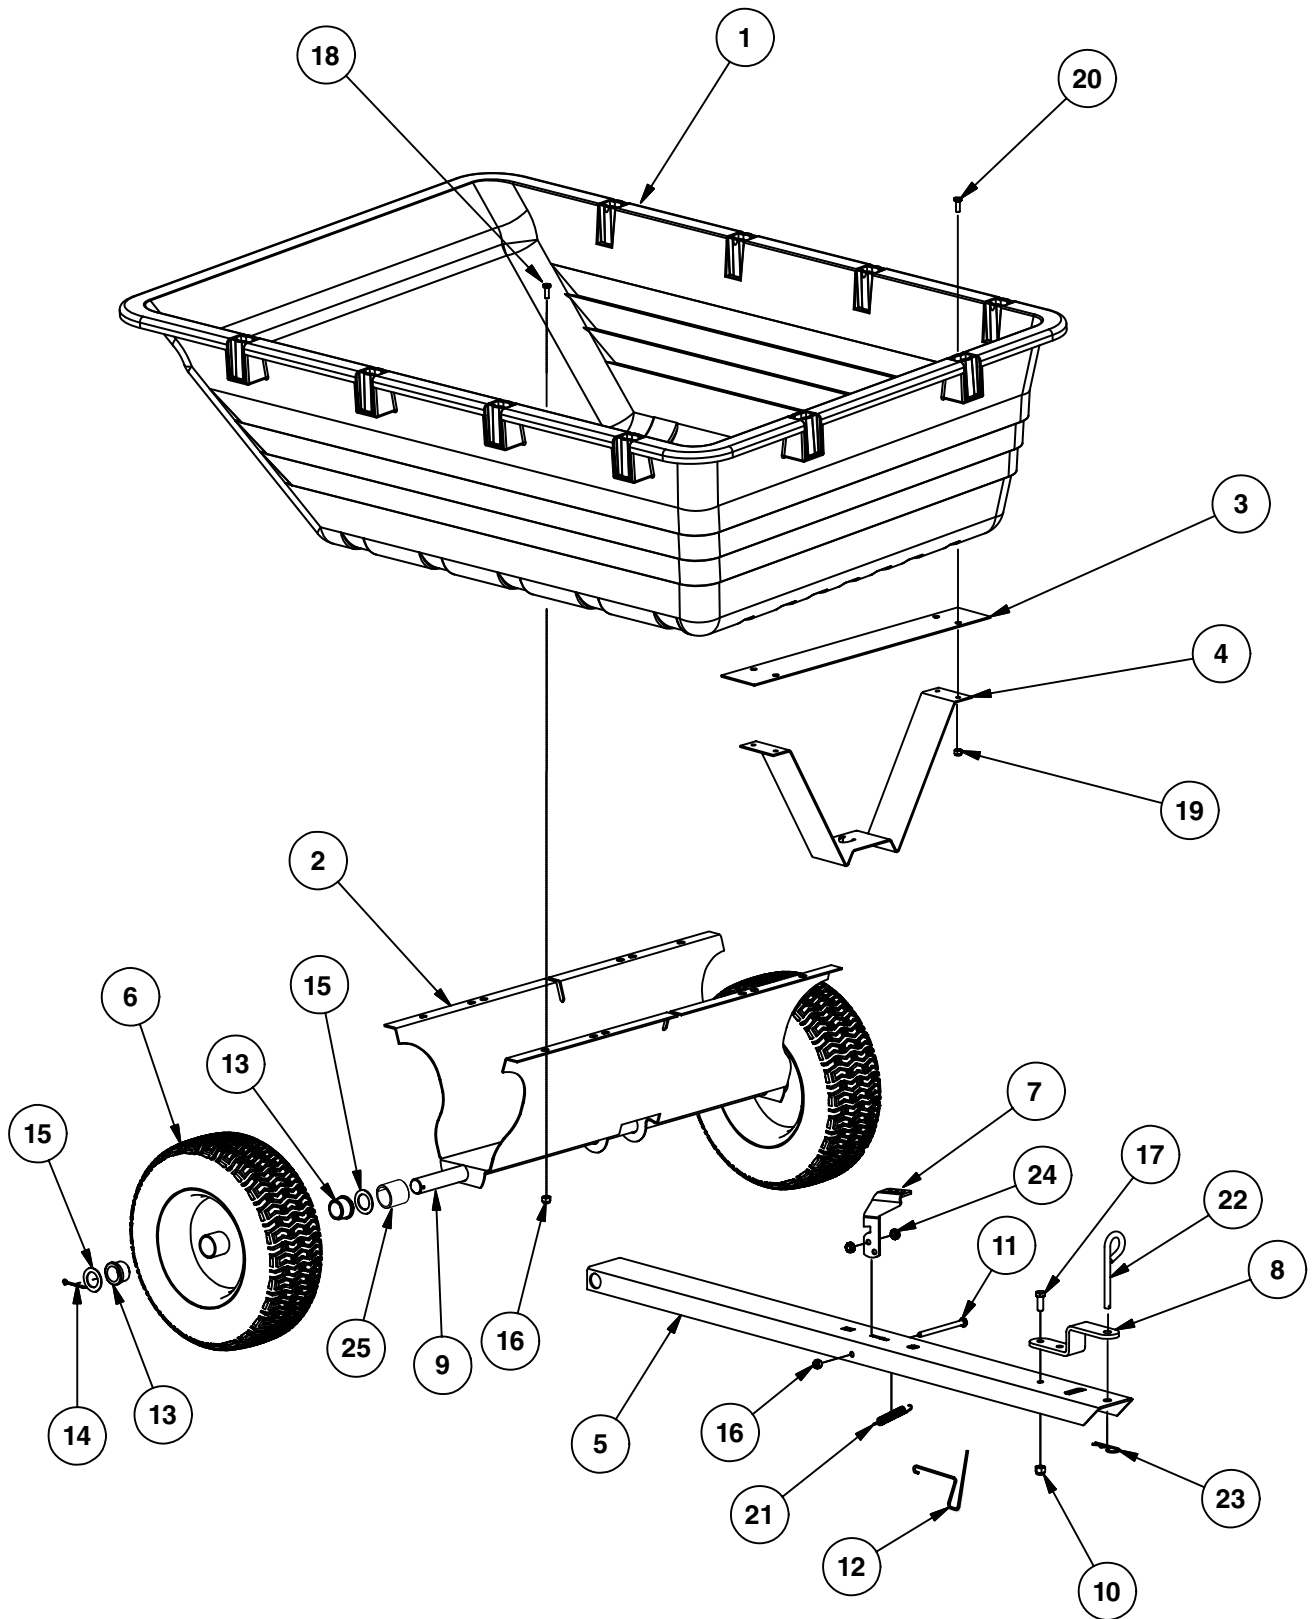

REPAIR PARTS ILLUSTRATION

MODEL NUMBER 45-05192

REPAIR PARTS LIST

MODEL NUMBER 45-05192

REF.	PART NO.	QTY.	DESCRIPTION
1	41862	1	Poly Tray
2	25106	1	Wheel Support
3	24386	1	Latch Stand Plate
4	24497	1	Latch Stand Bracket
5	24750	1	Tongue, Draw Bar
6	45611	2	Wheel Assembly
7	28258	1	Foot Pedal Latch
8	23014	1	Hitch Bracket
9	27379	1	Axle, 1"
10	HA21362	1	Hex Nut, 3/8-16 Nylock *
11	47407	1	Hex Bolt, 5/16" x 4"
12	47622	1	Spring Puller Tool
13	45611BRG	4	Wheel Bearing, 1"
14	46855	2	Cotter Pin, 3/16" x 2"
15	43528	4	Washer, 1"
16	47810	9	Hex Nut, 5/16-18 Nylock *
17	43001	1	Hex Bolt, 3/8-16 x 1" *
18	43840	8	Hex Bolt, 5/16-18 x 1-1/4"
19	47189	4	Hex Nut, Nylock 1/4-20
20	43661	4	Hex Bolt, 1/4-20 x 1" *
21	47408	1	Extension Spring
22	23353	1	Hitch Pin
23	43343	1	Hair Cotter Pin, 3/32" *
24	46980	2	Hex Nut, 5/16-18 (SEMS)
25	46289	2	Spacer
	45614	1	Owner's Manual